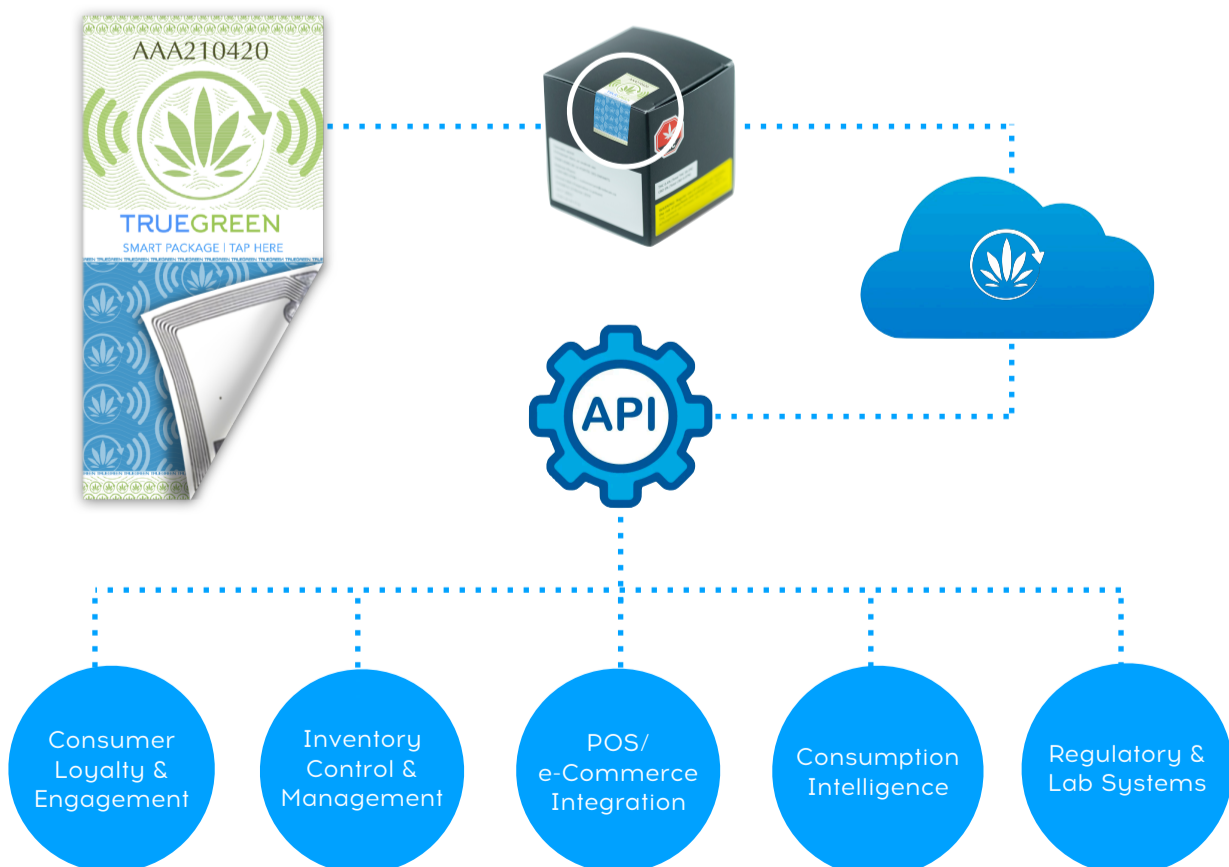

CONTACT

203-434-7489
tim@truegreenglobal.com

www.truegreenglobal.com

TRUEGREEN IS...

A smart packaging management system that digitizes and verifies individual cannabis products, seamlessly integrating with your legacy systems. It's the industry's most powerful and secure all-in-one smart packaging solution.

SERIOUSLY? HOW?

TrueGreen provides a unique digital identity to every single package, through a certified tamper evident seal, guaranteeing authenticity and efficiency.

Our tamper seal is designed with state-of-the-art anti-counterfeiting ink and printing technology, and is made "smart" by embedded RFID technology - opening up a world of possibilities from POS to customer loyalty.

OK, WHAT'S IN IT FOR ME?

With digitally-enabled inventory control and an integrated consumer feedback loop, TrueGreen brings together all your systems and services into a single hub to grow your business.

ROI THAT MATTERS!

Safe & authentic verification + Greater efficiency and deeper customer engagement.

SMART CANNABIS

Extend the reach and impact of your systems by embedding them into your packaging with TrueGreen.